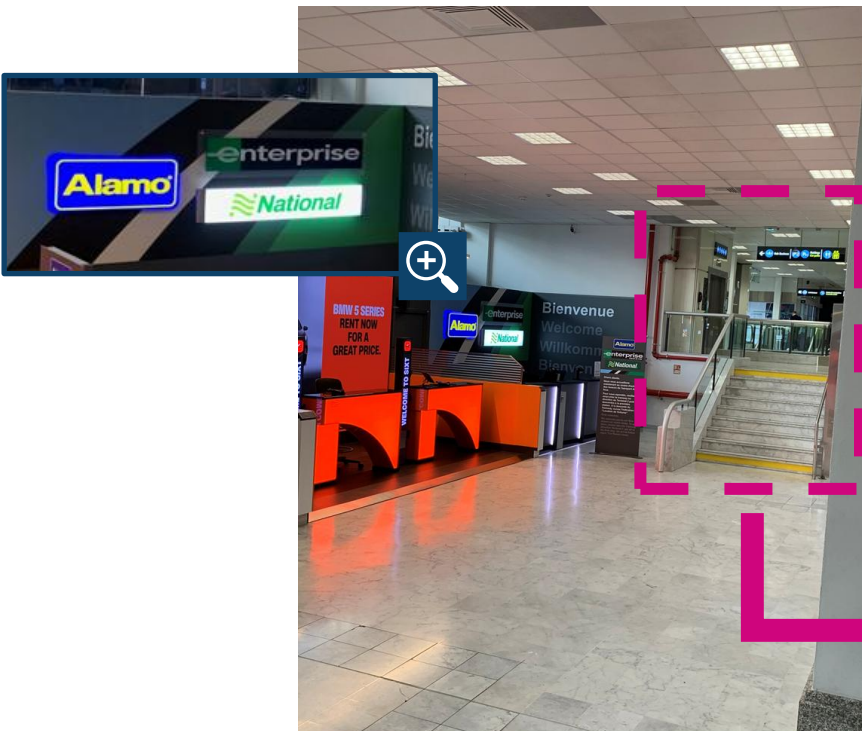

i Access information:

To travel from Terminal 2 to Terminal 1, take the tramway towards Port Lympia (Lign 2) or CADAM (Lign B) and get off at Terminal 1.

To travel from city center to Terminal 1, take the tramway (Lign 2) towards Airport Terminal 2 and get off at Terminal 1.

> [Download Ligne d'Azur app](#)

How to access the Hub?

Walk through the main corridor of terminal 1.

In the airport, pass the Car-rental booths, and take the elevator on the left after the stairs, choose the 2nd floor or take the escalator a bit further on the left.

Via Escalator

1 Take the escalator to the 1st floor.

2 Go to the end of the corridor.

3 Take the stairs on the left to reach the Hub Business on the 2nd floor.

Via Elevator

Take the elevator and go up to the 2nd floor.